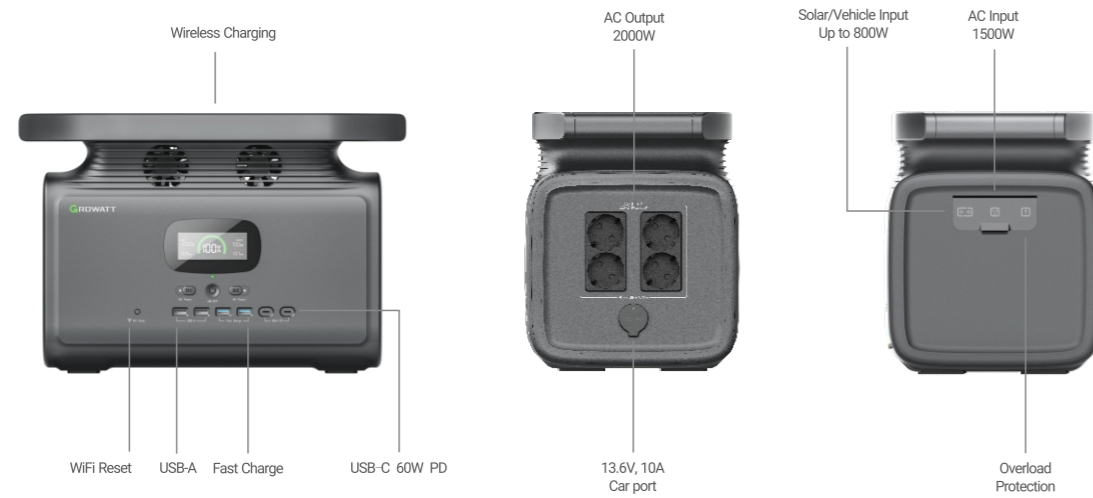

## INFINITY 1500

PORTABLE POWER STATION

**2000W**  
AC output for high power devices

**12 Outlets**  
for all kinds of electric devices

**1.8Hrs**  
superfast charging speed

**UPS**  
seamless power switch in power outages

## The Most Versatile Ports

With up to 12 versatile outlets, you may charge all of your devices simultaneously without cumbersome wiring and confusing adapters.

 2 x USB-A	 2 x Fast Charge	 2 x USB-C PD
 1 x Car port	 4 x AC outlets	 1 x Wireless Charging