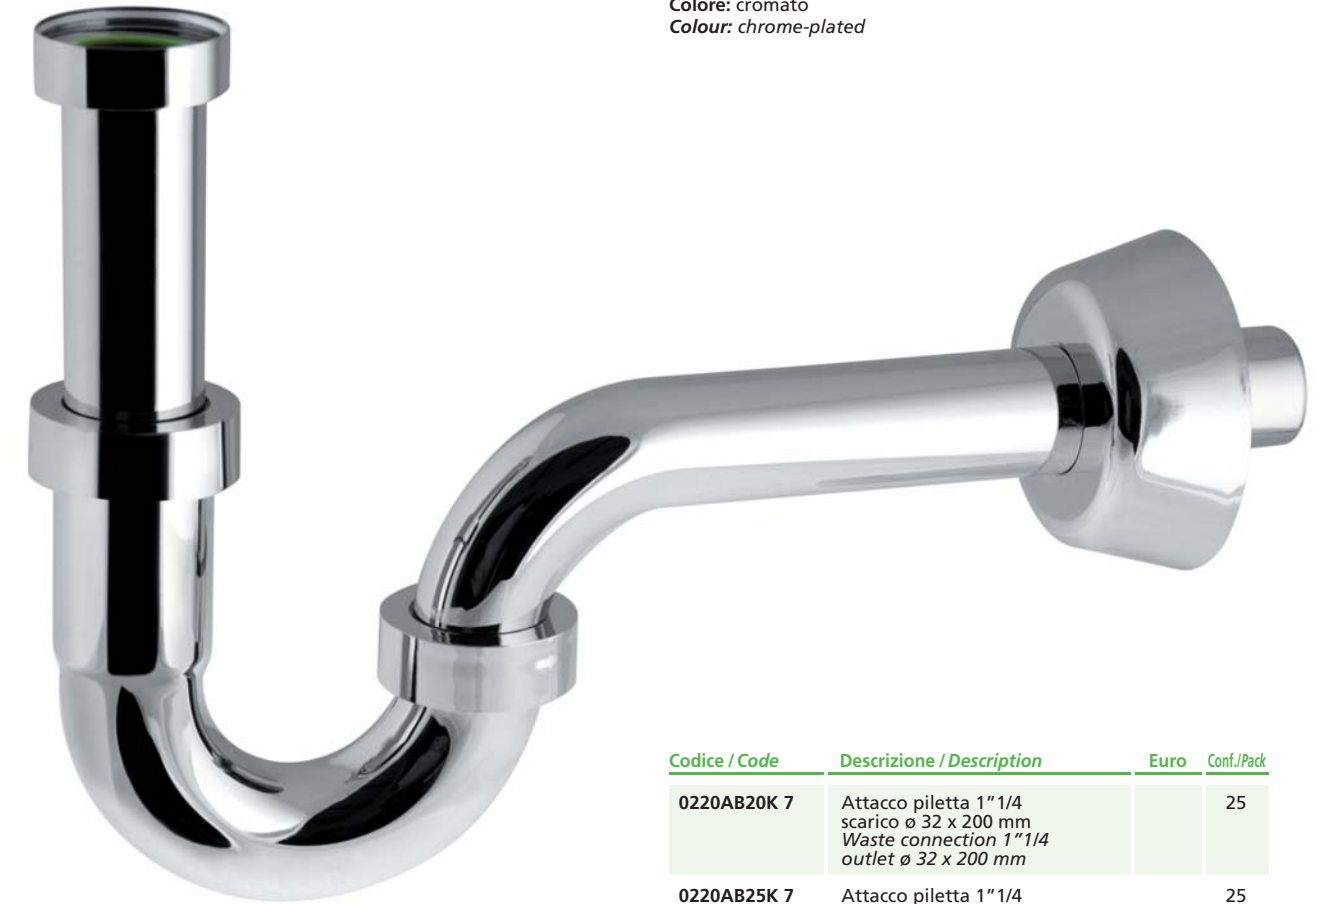

# Royal Family

Sifone "TUBULAR" cromato,  
senza piletta  
Trap "TUBULAR" chrome-plated,  
without waste

Materiale: ABS + ottone  
Material: ABS + brass

Colore: cromato  
Colour: chrome-plated

Codice / Code	Descrizione / Description	Euro	Conf./Pack
0220AB20K 7	Attacco piletta 1" 1/4 scarico $\varnothing$ 32 x 200 mm Waste connection 1" 1/4 outlet $\varnothing$ 32 x 200 mm		25
0220AB25K 7	Attacco piletta 1" 1/4 scarico $\varnothing$ 32 x 250 mm Waste connection 1" 1/4 outlet $\varnothing$ 32 x 250 mm		25
0220AB30K 7	Attacco piletta 1" 1/4 scarico $\varnothing$ 32 x 300 mm Waste connection 1" 1/4 outlet $\varnothing$ 32 x 300 mm		25
0222AB30K 7	Attacco piletta 1" 1/4 scarico $\varnothing$ 40 x 300 mm Waste connection 1" 1/4 outlet $\varnothing$ 40 x 300 mm		25