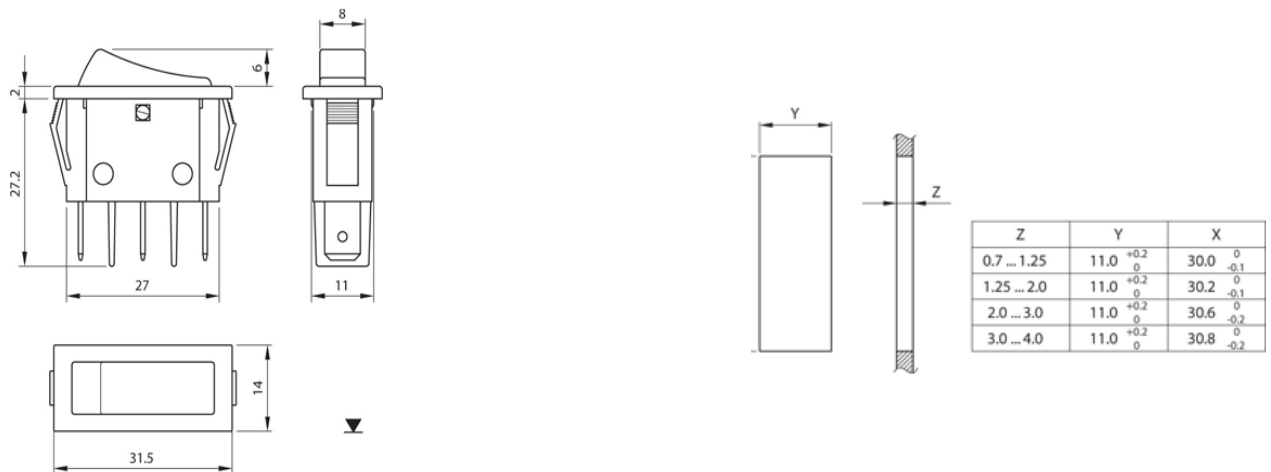

inter BÄR GmbH + Co. KG, Hälverstr. 43, 58579 Schalksmühle, Tel. 02355/893-0, FAX 02355/893-190
person in charge: Robert Thieltges 893-130

Technical data sheet

Article Description

Rocker Switch Type 3652 - 1-pole

16 (8) A, 250 V, on-off-switch, T 125 ° C
snap-in mounting cut-out 11 x 30 mm
faston 6,3 mm x 0,8 mm

Article Picture

<i>inter BÄR-item no.</i>	<i>housing/rocker</i>	<i>Version</i>
3652-005.22	white/white	non illuminated rocker printing „0“
3652-006.22	black/black	non illuminated rocker printing „0“
3652-807.22	white/red	illuminated
3652-813.22	black/red	illuminated
3652-193.22	white/green	illuminated
3652-849.22	black/yellow	illuminated
3652-850-22	black/green	illuminated