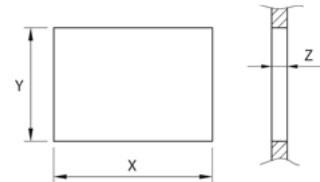

Th/OL 27.09.2012

inter BÄR GmbH + Co. KG, Hälverstr. 43, 58579 Schalksmühle, Tel. 02355/893-0, FAX 02355/893-190
Person in charge: Robert Thieltges 893-130

Technical data sheet

Article - Description

Rocker Switch Type 3627 **IP65**

16 (8) A, 250 V, 2-pole, on-off-switch, T 120 ° C
IP65, non-illuminated
snap-in mounting cut-out 22 x 30 mm
faston 6,3 mm
rocker printing 0 - I

Article - picture

Z	Y	X
0.7 ... 1.25	22.0^{+0.2}₀	30.2 ± 0.1
1.25 ... 2.0	22.0^{+0.2}₀	30.6 ± 0.1
2.0 ... 3.0	22.0^{+0.2}₀	30.8 ± 0.1

inter BÄR-item no.
3627-201.22

housing/rocker
black/black