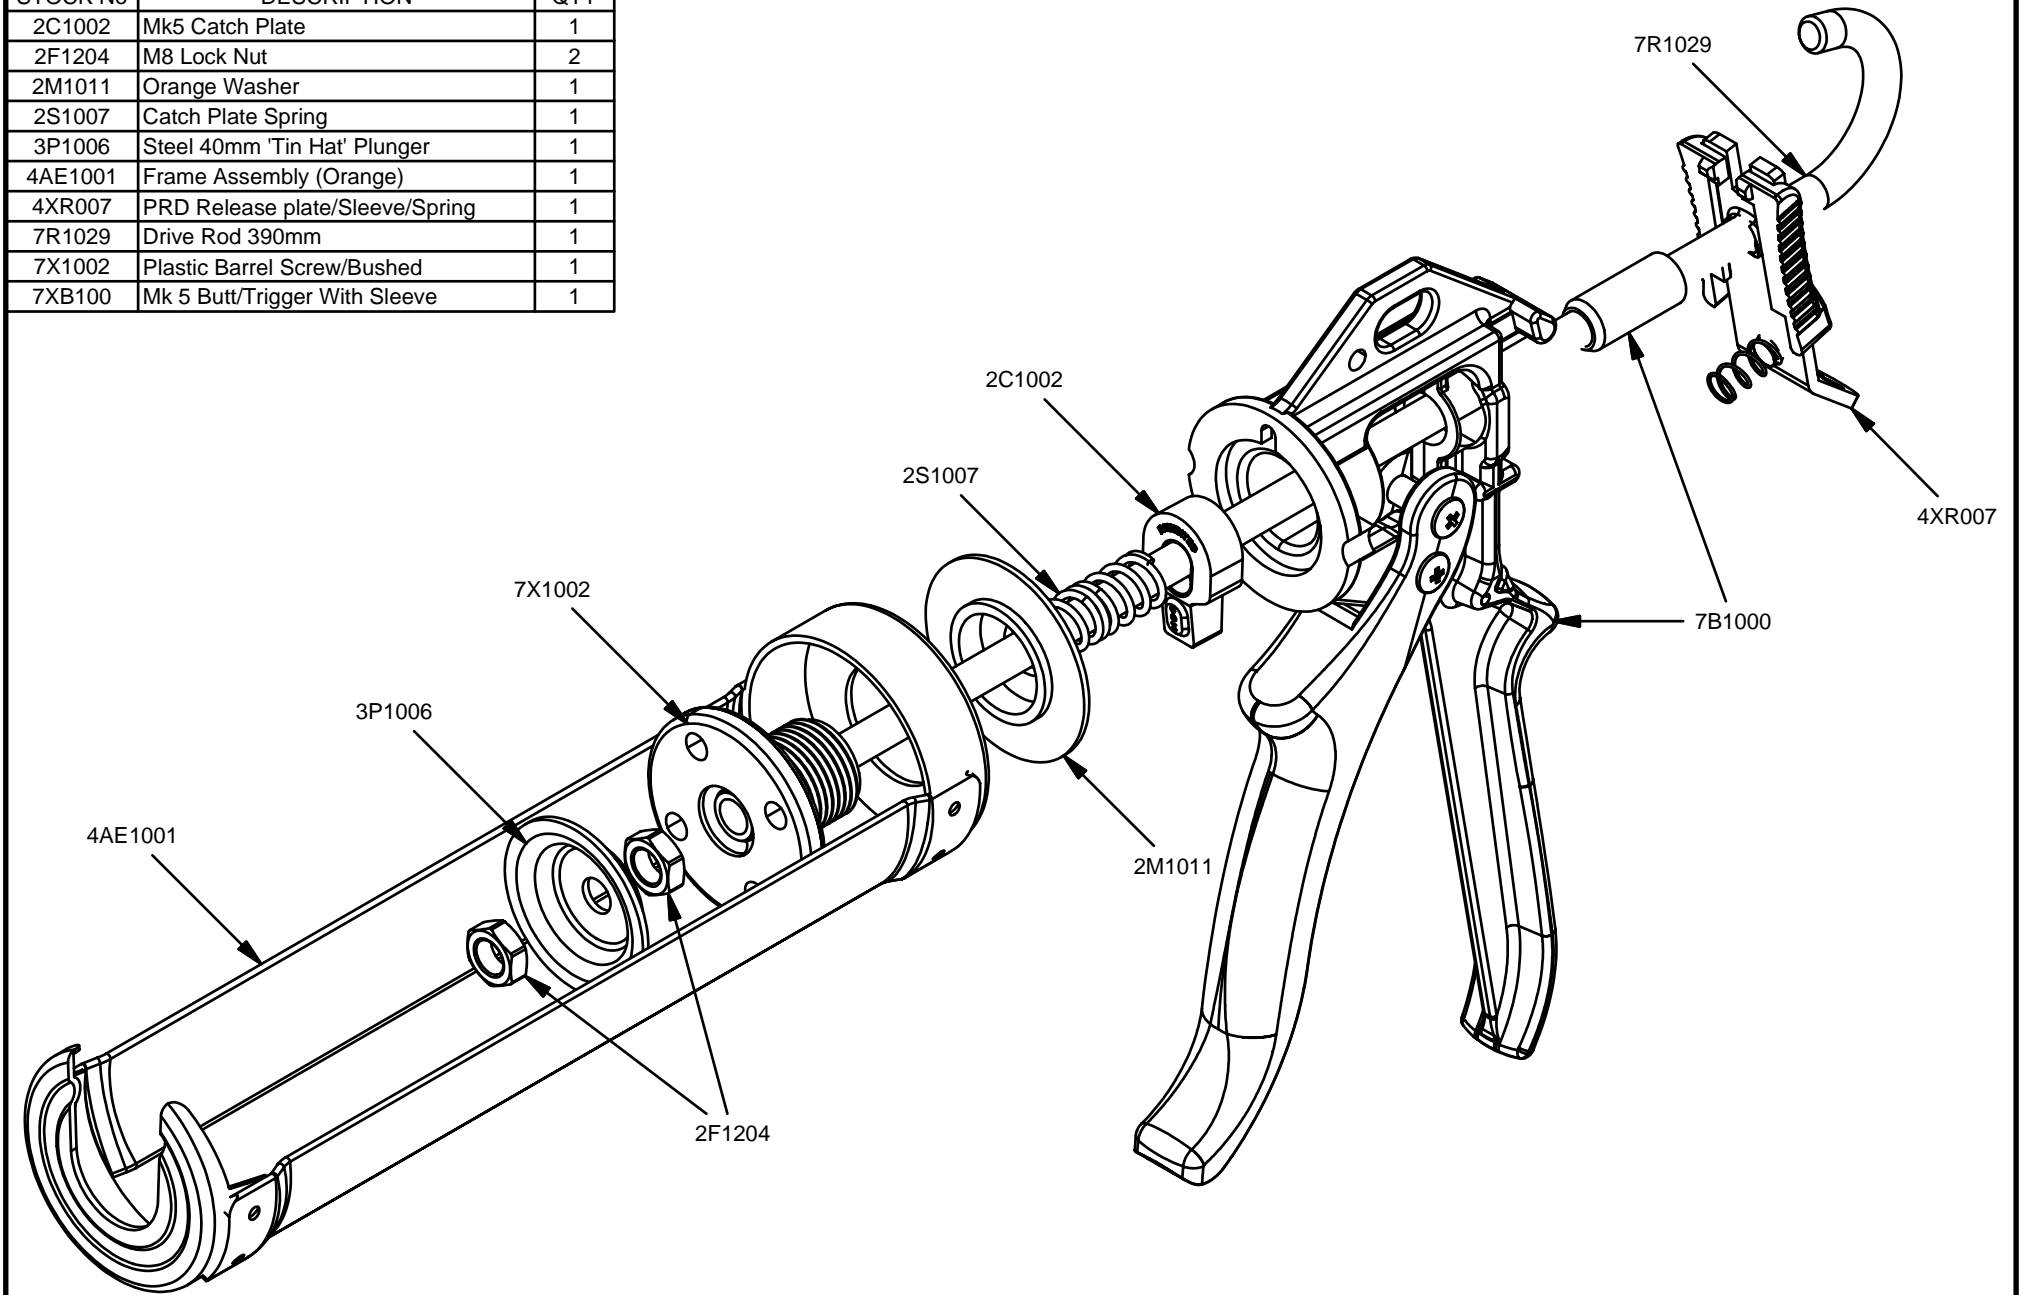

Parts List		
STOCK No	DESCRIPTION	QTY
2C1002	Mk5 Catch Plate	1
2F1204	M8 Lock Nut	2
2M1011	Orange Washer	1
2S1007	Catch Plate Spring	1
3P1006	Steel 40mm 'Tin Hat' Plunger	1
4AE1001	Frame Assembly (Orange)	1
4XR007	PRD Release plate/Sleeve/Spring	1
7R1029	Drive Rod 390mm	1
7X1002	Plastic Barrel Screw/Bushed	1
7XB100	Mk 5 Butt/Trigger With Sleeve	1

Powerflow Cartridge 310

www.pccox.co.uk
 sales@pccox.co.uk
 TEL:44(0)1635 264500

REV	DATE
E	20/05/2008

Parts List		
STOCK No	DESCRIPTION	QTY
2C1002	Mk5 Catch Plate	1
2F1204	M8 Lock Nut	2
2M1011	Orange Washer	1
2S1007	Catch Plate Spring	1
3P1006	Steel 40mm 'Tin Hat' Plunger	1
4AE1001	Frame Assembly (Orange)	1
4XR007	PRD Release plate/Sleeve/Spring	1
7R1029	Drive Rod 390mm	1
7X1002	Plastic Barrel Screw/Bushed	1
7XB100	Mk 5 Butt/Trigger With Sleeve	1