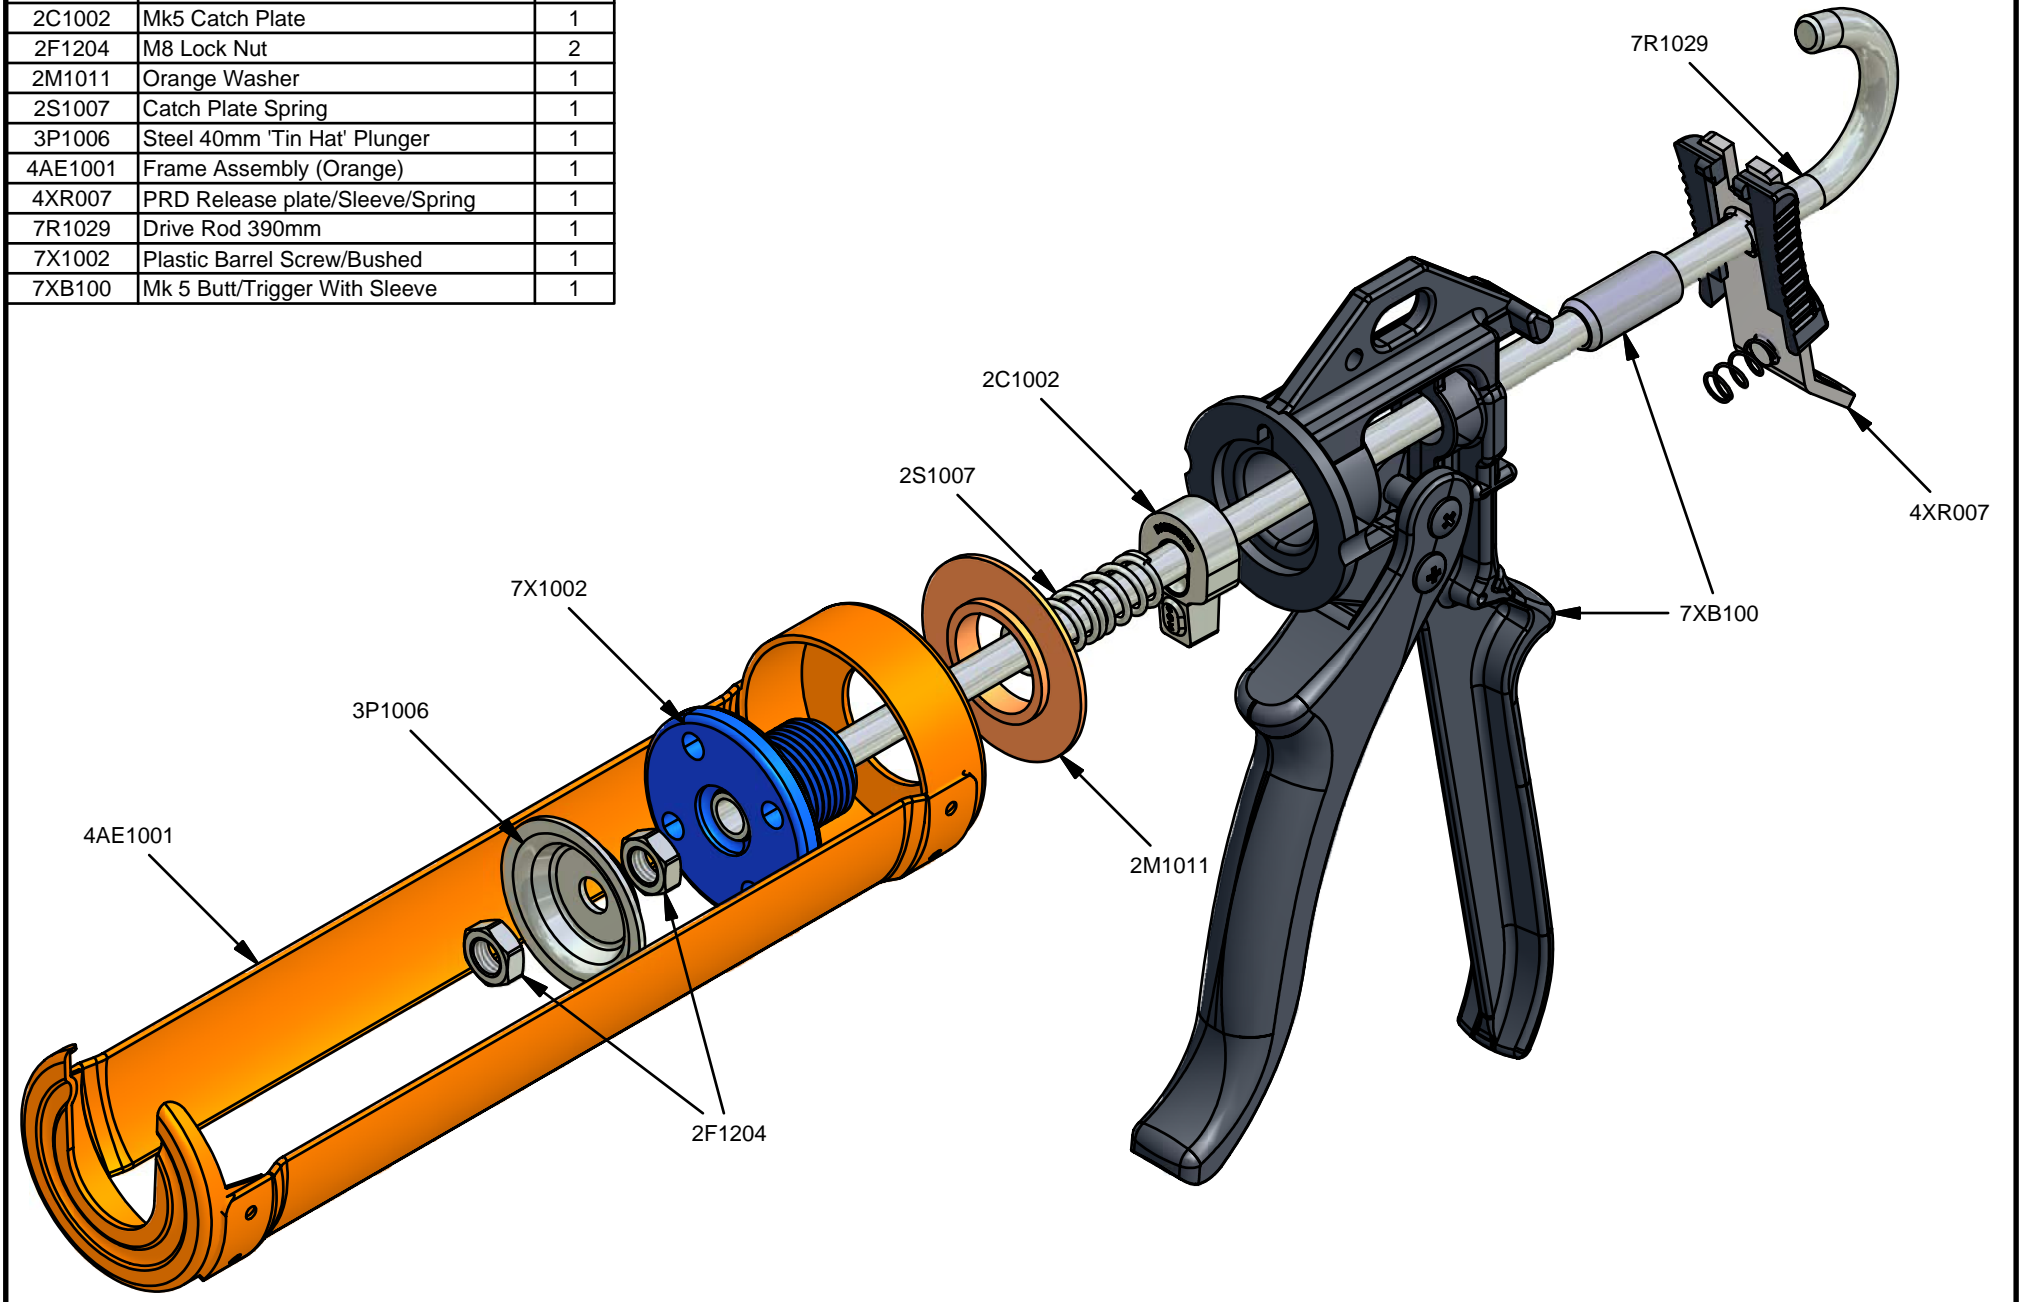

Parts List		
STOCK No	DESCRIPTION	QTY
2C1002	Mk5 Catch Plate	1
2F1204	M8 Lock Nut	2
2M1011	Orange Washer	1
2S1007	Catch Plate Spring	1
3P1006	Steel 40mm 'Tin Hat' Plunger	1
4AE1001	Frame Assembly (Orange)	1
4XR007	PRD Release plate/Sleeve/Spring	1
7R1029	Drive Rod 390mm	1
7X1002	Plastic Barrel Screw/Bushed	1
7XB100	Mk 5 Butt/Trigger With Sleeve	1

Powerflow Cartridge 310

www.pccox.co.uk
 sales@pccox.co.uk
 TEL:44(0)1635 264500

REV	DATE
E	20/05/2008

Parts List		
STOCK No	DESCRIPTION	QTY
2C1002	Mk5 Catch Plate	1
2F1204	M8 Lock Nut	2
2M1011	Orange Washer	1
2S1007	Catch Plate Spring	1
3P1006	Steel 40mm 'Tin Hat' Plunger	1
4AE1001	Frame Assembly (Orange)	1
4XR007	PRD Release plate/Sleeve/Spring	1
7R1029	Drive Rod 390mm	1
7X1002	Plastic Barrel Screw/Bushed	1
7XB100	Mk 5 Butt/Trigger With Sleeve	1