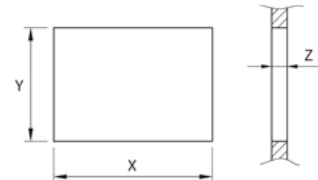

16 (8) A, 250 V, 2-pole, on-off-switch, T 120 ° C
IP65, non-illuminated
snap-in mounting cut-out 22 x 30 mm
faston 6,3 mm
rocker printing 0 - I

Article - picture

Z	Y	X
0.7 ... 1.25	22.0 ^{+0.2} ₀	30.2 ± 0.1
1.25 ... 2.0	22.0 ^{+0.2} ₀	30.6 ± 0.1
2.0 ... 3.0	22.0 ^{+0.2} ₀	30.8 ± 0.1