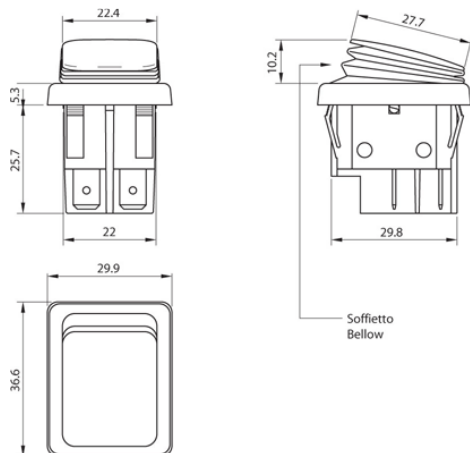

inter BÄR GmbH + Co. KG, Hälverstr. 43, 58579 Schalksmühle, Tel. 02355/893-0, FAX 02355/893-190
Person in charge: Robert Thieltges 893-130

Technical data sheet

Article - Description

Rocker Switch Type 3627 **IP65**

16 (8) A, 250 V, 2-pole, on-off-switch, T 120 ° C
IP65, non-illuminated
snap-in mounting cut-out 22 x 30 mm
faston 6,3 mm
rocker printing 0 - I

Article - picture

Z	Y	X
0.7 ... 1.25	22.0 ^{+0.2} ₀	30.2 ± 0.1
1.25 ... 2.0	22.0 ^{+0.2} ₀	30.6 ± 0.1
2.0 ... 3.0	22.0 ^{+0.2} ₀	30.8 ± 0.1