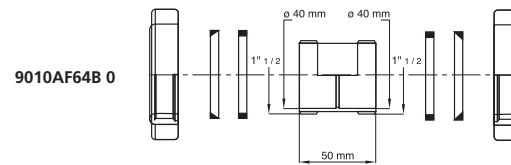

Passepartout®  
femmina - femmina  
Passepartout®  
female - female

**Materiale:** polipropilene PP  
**Material:** polypropylene PP

**Colore:** bianco  
**Colour:** white

Codice / Code	Descrizione / Description	Euro	Conf./Pack
9010AF44B 0	Femmina 1" - ø 26 mm, per femmina 1" - ø 26 mm Female 1" - ø 26 mm to female 1" - ø 26 mm		50
9010AF54B 0	Femmina 1"1/4 - ø 32 mm, per femmina 1"1/4 - ø 32 mm Female 1"1/4 - ø 32 mm to female 1"1/4 - ø 32 mm		50
9010AF64B 0	Femmina 1"1/2 - ø 40 mm, per femmina 1"1/2 - ø 40 mm Female 1"1/2 - ø 40 mm to female 1"1/2 - ø 40 mm		50

Codice / Code	Descrizione / Description	Euro	Conf./Pack
9030AF44B 0	Femmina 1"1/4 - ø 32 mm, per attacco da 1"1/4 Female 1"1/4 - ø 32 mm, for connection 1"1/4		50
9030AF54B 0	Femmina 1"1/2 - ø 40 mm, per attacco da 1"1/4 Female 1"1/2 - ø 40 mm, for connection 1"1/4		50
9030AF64B 0	Femmina 2" - ø 50 mm, per attacco da 1"1/2 Female 2" - ø 50 mm, for connection 1"1/2		50

Passepartout®  
femmina - femmina ridotto  
Passepartout®  
female - reduced female

**Materiale:** polipropilene PP  
**Material:** polypropylene PP

**Colore:** bianco  
**Colour:** white

Codice / Code	Descrizione / Description	Euro	Conf./Pack
9020RD54B 0	Femmina 1"1/4 - ø 32 mm, per femmina ridotto 1" - ø 26 mm Female 1"1/4 - ø 32 mm, to reduced female 1" - ø 26 mm		50
9020RD64B 0	Femmina 1"1/2 - ø 40 mm, per femmina ridotto 1"1/4 - ø 32 mm Female 1"1/2 - ø 40 mm, to reduced female 1"1/4 - ø 32 mm		50
9020RD84B 0	Femmina 2" - ø 50 mm, per femmina ridotto 1"1/2 - ø 40 mm Female 2" - ø 50 mm, to reduced female 1"1/2 - ø 40 mm		50
9021RD84B 0	Femmina 2" - ø 50 mm, per femmina ridotto 1"1/4 - ø 32 mm Female 2" - ø 50 mm, to reduced female 1"1/4 - ø 32 mm		50