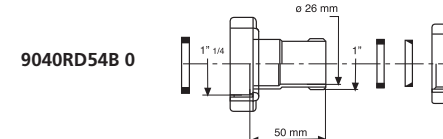

Codice / Code	Descrizione / Description	Euro	Conf./Pack
9040RD54B 0	Attacco 1"1/4 per femmina ridotto 1" - ø 26 mm Connection 1"1/4 to reduced female 1" - ø 26 mm		50
9040RD64B 0	Attacco 1"1/2 per femmina ridotto 1"1/4 - ø 32 mm innesto Connection 1"1/2 to reduced female 1"1/4 - ø 32 mm		50
9040RD84B 0	Attacco 2" per femmina ridotto 1"1/2 - ø 40 mm Connection 2" to reduced female 1"1/2 - ø 40 mm		50