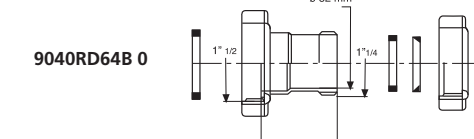

Codice / Code	Descrizione / Description	Euro	Conf./Pack
9040RD54B 0	Attacco 1"1/4 per femmina ridotto 1" - ø 26 mm Connection 1"1/4 to reduced female 1" - ø 26 mm		50
9040RD64B 0	Attacco 1"1/2 per femmina ridotto 1"1/4 - ø 32 mm innesto Connection 1"1/2 to reduced female 1"1/4 - ø 32 mm		50
9040RD84B 0	Attacco 2" per femmina ridotto 1"1/2 - ø 40 mm Connection 2" to reduced female 1"1/2 - ø 40 mm		50