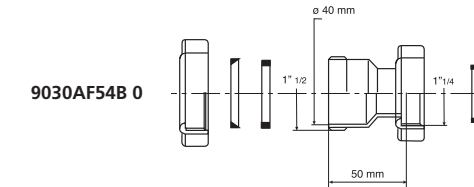

Passepartout®  
femmina - femmina  
Passepartout®  
female - female

**Materiale:** polipropilene PP  
**Material:** polypropylene PP

**Colore:** bianco  
**Colour:** white

Codice / Code	Descrizione / Description	Euro	Conf./Pack
9010AF44B 0	Femmina 1" - ø 26 mm, per femmina 1" - ø 26 mm Female 1" - ø 26 mm to female 1" - ø 26 mm		50
9010AF54B 0	Femmina 1"1/4 - ø 32 mm, per femmina 1"1/4 - ø 32 mm Female 1"1/4 - ø 32 mm to female 1"1/4 - ø 32 mm		50
9010AF64B 0	Femmina 1"1/2 - ø 40 mm, per femmina 1"1/2 - ø 40 mm Female 1"1/2 - ø 40 mm to female 1"1/2 - ø 40 mm		50

Codice / Code	Descrizione / Description	Euro	Conf./Pack
9030AF44B 0	Femmina 1"1/4 - ø 32 mm, per attacco da 1"1/4 Female 1"1/4 - ø 32 mm, for connection 1"1/4		50
9030AF54B 0	Femmina 1"1/2 - ø 40 mm, per attacco da 1"1/4 Female 1"1/2 - ø 40 mm, for connection 1"1/4		50
9030AF64B 0	Femmina 2" - ø 50 mm, per attacco da 1"1/2 Female 2" - ø 50 mm, for connection 1"1/2		50

Passepartout®  
femmina - femmina ridotto  
Passepartout®  
female - reduced female

**Materiale:** polipropilene PP  
**Material:** polypropylene PP

**Colore:** bianco  
**Colour:** white

Codice / Code	Descrizione / Description	Euro	Conf./Pack
9020RD54B 0	Femmina 1"1/4 - ø 32 mm, per femmina ridotto 1" - ø 26 mm Female 1"1/4 - ø 32 mm, to reduced female 1" - ø 26 mm		50
9020RD64B 0	Femmina 1"1/2 - ø 40 mm, per femmina ridotto 1"1/4 - ø 32 mm Female 1"1/2 - ø 40 mm, to reduced female 1"1/4 - ø 32 mm		50
9020RD84B 0	Femmina 2" - ø 50 mm, per femmina ridotto 1"1/2 - ø 40 mm Female 2" - ø 50 mm, to reduced female 1"1/2 - ø 40 mm		50
9021RD84B 0	Femmina 2" - ø 50 mm, per femmina ridotto 1"1/4 - ø 32 mm Female 2" - ø 50 mm, to reduced female 1"1/4 - ø 32 mm		50