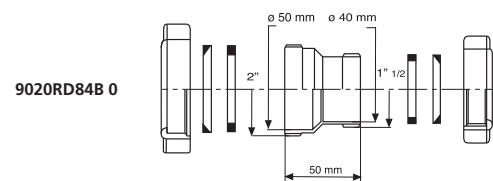

Passepartout®  
femmina - femmina  
Passepartout®  
female - female

**Materiale:** polipropilene PP  
**Material:** polypropylene PP

**Colore:** bianco  
**Colour:** white

Codice / Code	Descrizione / Description	Euro	Conf./Pack
9010AF44B 0	Femmina 1" - ø 26 mm, per femmina 1" - ø 26 mm Female 1" - ø 26 mm to female 1" - ø 26 mm		50
9010AF54B 0	Femmina 1"1/4 - ø 32 mm, per femmina 1"1/4 - ø 32 mm Female 1"1/4 - ø 32 mm to female 1"1/4 - ø 32 mm		50
9010AF64B 0	Femmina 1"1/2 - ø 40 mm, per femmina 1"1/2 - ø 40 mm Female 1"1/2 - ø 40 mm to female 1"1/2 - ø 40 mm		50

Codice / Code	Descrizione / Description	Euro	Conf./Pack
9030AF44B 0	Femmina 1"1/4 - ø 32 mm, per attacco da 1"1/4 Female 1"1/4 - ø 32 mm, for connection 1"1/4		50
9030AF54B 0	Femmina 1"1/2 - ø 40 mm, per attacco da 1"1/4 Female 1"1/2 - ø 40 mm, for connection 1"1/4		50
9030AF64B 0	Femmina 2" - ø 50 mm, per attacco da 1"1/2 Female 2" - ø 50 mm, for connection 1"1/2		50

Passepartout®  
femmina - femmina ridotto  
Passepartout®  
female - reduced female

**Materiale:** polipropilene PP  
**Material:** polypropylene PP

**Colore:** bianco  
**Colour:** white

Codice / Code	Descrizione / Description	Euro	Conf./Pack
9020RD54B 0	Femmina 1"1/4 - ø 32 mm, per femmina ridotto 1" - ø 26 mm Female 1"1/4 - ø 32 mm, to reduced female 1" - ø 26 mm		50
9020RD64B 0	Femmina 1"1/2 - ø 40 mm, per femmina ridotto 1"1/4 - ø 32 mm Female 1"1/2 - ø 40 mm, to reduced female 1"1/4 - ø 32 mm		50
9020RD84B 0	Femmina 2" - ø 50 mm, per femmina ridotto 1"1/2 - ø 40 mm Female 2" - ø 50 mm, to reduced female 1"1/2 - ø 40 mm		50
9021RD84B 0	Femmina 2" - ø 50 mm, per femmina ridotto 1"1/4 - ø 32 mm Female 2" - ø 50 mm, to reduced female 1"1/4 - ø 32 mm		50