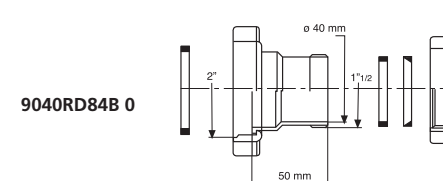

Codice / Code	Descrizione / Description	Euro	Conf./Pack
9040RD54B 0	Attacco 1"1/4 per femmina ridotto 1" - ø 26 mm Connection 1"1/4 to reduced female 1" - ø 26 mm		50
9040RD64B 0	Attacco 1"1/2 per femmina ridotto 1"1/4 - ø 32 mm innesto Connection 1"1/2 to reduced female 1"1/4 - ø 32 mm		50
9040RD84B 0	Attacco 2" per femmina ridotto 1"1/2 - ø 40 mm Connection 2" to reduced female 1"1/2 - ø 40 mm		50