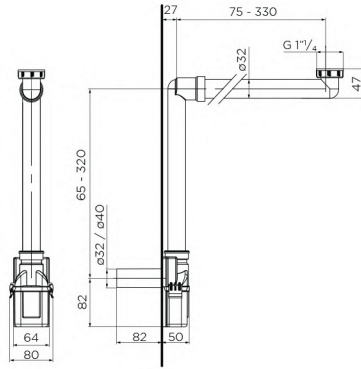

This version of the C.G.S. new space-saving siphon it is equipped with a "Skip-Up" drain. It is fixed directly in the body of the siphon with a lateral outlet and connected directly to the horizontal pipe.

Chiusura idraulica 50mm conforme alla norma europea EN274
Hydraulic closing 50 mm compliant with EN274

PATENT PENDING

AL800W

Platzspar-Siphon „ISY-SIPHON“ 1 1/4"

- Erleichterte Inspektion durch Schnellverschluss-Clip
- Schnellkupplungsschläuche