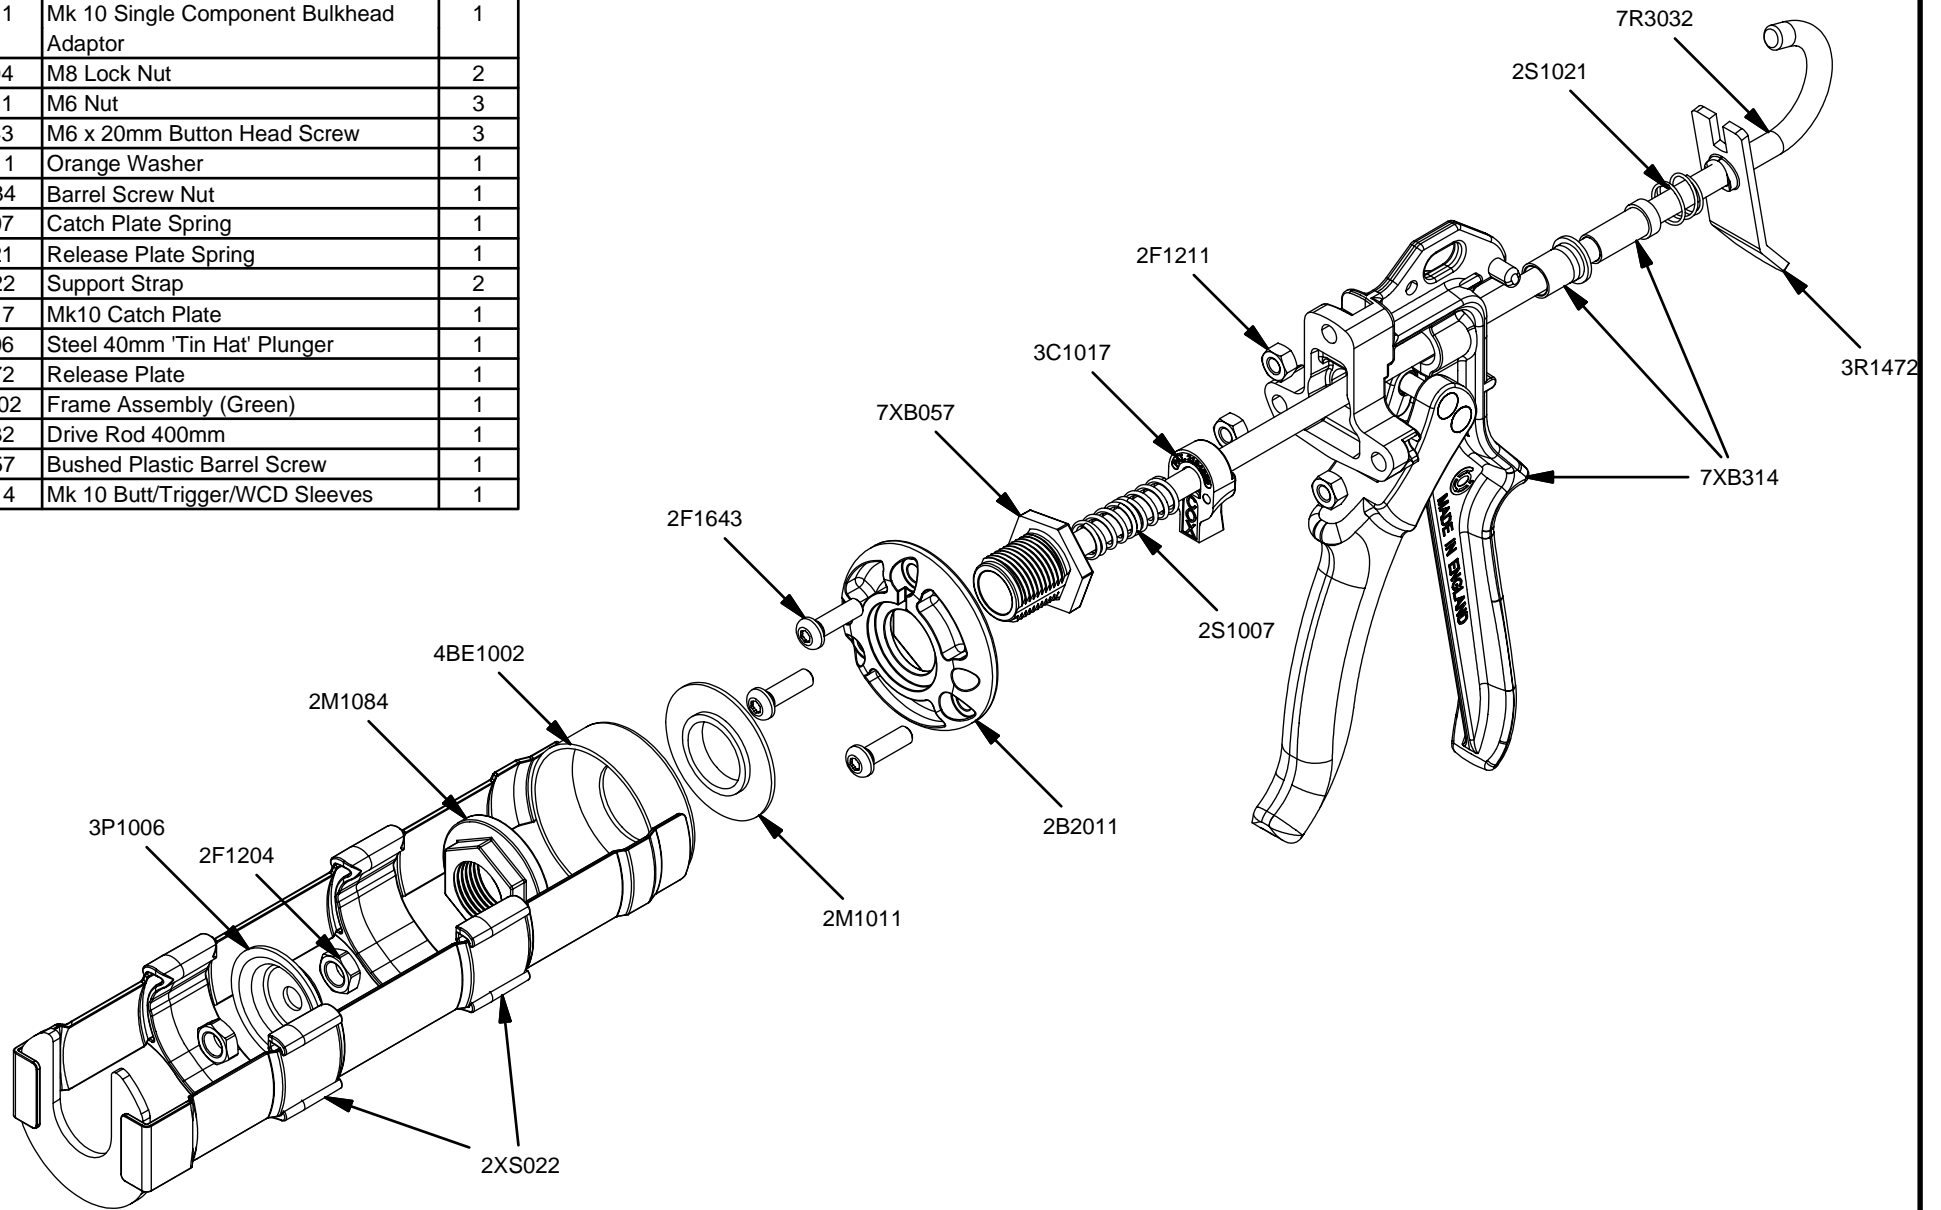

Parts List		
STOCK No	DESCRIPTION	QTY
2B2011	Mk 10 Single Component Bulkhead Adaptor	1
2F1204	M8 Lock Nut	2
2F1211	M6 Nut	3
2F1643	M6 x 20mm Button Head Screw	3
2M1011	Orange Washer	1
2M1084	Barrel Screw Nut	1
2S1007	Catch Plate Spring	1
2S1021	Release Plate Spring	1
2XS022	Support Strap	2
3C1017	Mk10 Catch Plate	1
3P1006	Steel 40mm 'Tin Hat' Plunger	1
3R1472	Release Plate	1
4BE1002	Frame Assembly (Green)	1
7R3032	Drive Rod 400mm	1
7XB057	Bushed Plastic Barrel Screw	1
7XB314	Mk 10 Butt/Trigger/WCD Sleeves	1

Ultraflow 310 Cartridge

www.pccox.co.uk
 sales@pccox.co.uk
 TEL:44(0)1635 264500

REV
 G

DATE
 12/08/2010

Parts List		
STOCK No	DESCRIPTION	QTY
2B2011	Mk 10 Single Component Bulkhead Adaptor	1
2F1204	M8 Lock Nut	2
2F1211	M6 Nut	3
2F1643	M6 x 20mm Button Head Screw	3
2M1011	Orange Washer	1
2M1084	Barrel Screw Nut	1
2S1007	Catch Plate Spring	1
2S1021	Release Plate Spring	1
2XS022	Support Strap	2
3C1017	Mk10 Catch Plate	1
3P1006	Steel 40mm 'Tin Hat' Plunger	1
3R1472	Release Plate	1
4BE1002	Frame Assembly (Green)	1
7R3032	Drive Rod 400mm	1
7XB057	Bushed Plastic Barrel Screw	1
7XB314	Mk 10 Butt/Trigger/WCD Sleeves	1