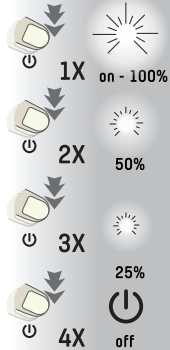

Included

Suitable for: Makita*

Suitable for: Bosch Professional*

3 STEP
3 ETAPÉ

100%-50%-25%