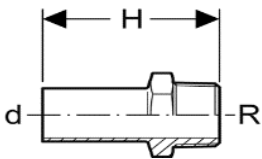

Codolo - filetto maschio

Adaptor with male thread and plain end

Absatzmuffe A.G.

Code	d - R	H			MOQ
C87NB	12-R^{3/8}	51	47	20	60
C87PB	12-R^{1/2}	56	63	20	60
C87PC	15-R^{1/2}	57	62	20	60
C87PD	18-R^{1/2}	57	60	20	60
C87QD	18-R^{3/4}	59	83	20	60
C87PE	22-R^{1/2}	57	76	20	60
C87QE	22-R^{3/4}	59	82	10	60