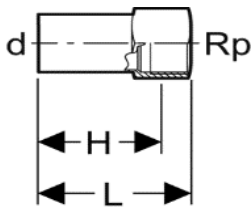

**VdS** approved range from Ø22 to Ø108 mm, valid only for the combined use of Eurotubi Europa pipes and fittings.

**VdS** zugelassen von Ø22 - 108 mm, gilt ausschliesslich bei Verwendung von Eurotubi Fittings kombiniert mit Eurotubi Europa Rohren.

**Codolo - filetto femmina**

**Adaptor with female thread and plain end**

**Absatzmuffe I.G.**

| Code  | d - Rp               | L  | H  |     |    | MOQ |
|-------|----------------------|----|----|-----|----|-----|
| C86NB | 12-Rp <sup>3/8</sup> | 54 | 44 | 66  | 20 | 60  |
| C86PB | 12-Rp <sup>1/2</sup> | 58 | 46 | 60  | 20 | 60  |
| C86NC | 15-Rp <sup>3/8</sup> | 74 | 64 | 64  | 20 | 60  |
| C86PC | 15-Rp <sup>1/2</sup> | 60 | 48 | 73  | 20 | 60  |
| C86PD | 18-Rp <sup>1/2</sup> | 60 | 48 | 71  | 20 | 60  |
| C86QD | 18-Rp <sup>3/4</sup> | 64 | 51 | 125 | 20 | 60  |
| C86PE | 22-Rp <sup>1/2</sup> | 61 | 49 | 69  | 20 | 60  |
| C86QE | 22-Rp <sup>3/4</sup> | 65 | 52 | 124 | 10 | 60  |