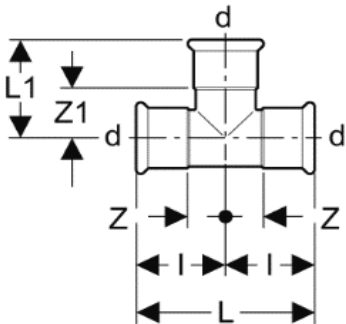

**VdS** approved range from Ø22 to Ø108 mm, valid only for the combined use of Eurotubi Europa pipes and fittings.

**VdS** zugelassen von Ø22 - 108 mm, gilt ausschliesslich bei Verwendung von Eurotubi Fittings kombiniert mit Eurotubi Europa Rohren.

**Codolo - filetto maschio**

**Adaptor with male thread and plain end**

**Absatzmuffe A.G.**

| Code  | d - R               | H  |    |    | MOQ |
|-------|---------------------|----|----|----|-----|
| C87NB | 12-R <sup>3/8</sup> | 51 | 47 | 20 | 60  |
| C87PB | 12-R <sup>1/2</sup> | 56 | 63 | 20 | 60  |
| C87PC | 15-R <sup>1/2</sup> | 57 | 62 | 20 | 60  |
| C87PD | 18-R <sup>1/2</sup> | 57 | 60 | 20 | 60  |
| C87QD | 18-R <sup>3/4</sup> | 59 | 83 | 20 | 60  |
| C87PE | 22-R <sup>1/2</sup> | 57 | 76 | 20 | 60  |
| C87QE | 22-R <sup>3/4</sup> | 59 | 82 | 10 | 60  |

**Tee**

**T-piece equal**

**T-Stück**

| Code      | d    | L   | L1  | Z  | Z1 | I   |       |    | MOQ |
|-----------|------|-----|-----|----|----|-----|-------|----|-----|
| C40AB-LBP | 12   | 56  | 33  | 10 | 15 | 28  | 48    | 20 | 200 |
| C40AC-LBP | 15   | 73  | 35  | 16 | 14 | 37  | 69    | 20 | 200 |
| C40AD-LBP | 18   | 77  | 38  | 18 | 17 | 39  | 82    | 20 | 200 |
| C40AE-LBP | 22   | 83  | 41  | 19 | 18 | 42  | 108   | 20 | 200 |
| C40AF-LBP | 28   | 92  | 48  | 22 | 24 | 46  | 147   | 10 | 200 |
| C40AG-LBP | 35   | 101 | 54  | 24 | 27 | 51  | 194   | 8  | 160 |
| C40AH-LBP | 42   | 118 | 62  | 27 | 30 | 59  | 274   | 5  | 60  |
| C40AJ-LBP | 54   | 142 | 74  | 34 | 37 | 71  | 407   | 4  | 60  |
| C40AK     | 76,1 | 232 | 111 | 61 | 56 | 116 | 1.241 | 1  | 10  |
| C40AL     | 88,9 | 262 | 130 | 68 | 67 | 131 | 1.647 | 1  | 10  |
| C40AM     | 108  | 312 | 154 | 79 | 77 | 156 | 2.394 | 1  | 10  |